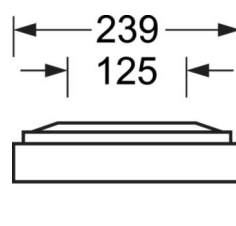

MECHANICS

Housing colour	silver grey/white aluminium RAL 9006
Dimensions (LxWxH/DxH)	1248mm x 239mm x 62mm
Weight (net)	5kg
Cable entry KE (X/Y)	0mm/0mm
Type of installation	Ceiling-mounted single installation, Ceiling-mounted trunking installation

Dimensions

L	1248 mm	Length
B	239 mm	Width
H	62 mm	Height
A1	1000 mm	Mounting distance single mounting
A3	248 mm	Mounting distance between luminaires in a light run arrangement
A4	125 mm	Mounting distance (width)
X	0 mm	Distance cable infeed to the center of the luminaire on the X-axis
Y	0 mm	Distance cable infeed to the center of the luminaire on the Y-axis