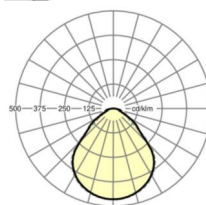

CHARACTERISTICS

Order number	65713024175
EAN number	4020863479078
Commodity code	94051190
Certification mark	IP 20, Protection class I, VDU $65^\circ < 3000$, ENEC10 VDE, F, Indoor, CE
Impact resistance (IK rating)	IK03
Ambient temperatur	ta 25°C
Warranty period	5 years
State funding programs	BEG - Federal funding for efficient buildings (valid only for Germany)

ELECTRICAL ENGINEERING

Controller	Electronic multi-lumen driver, 4-steps (1 pcs.)
System output	25W-14W
Mains voltage	230V/50Hz
Circuit breakers (inrush current)	22 pieces/B10, 34 pieces/B16, 33 pieces/C10, 54 pieces/C16
Energy efficiency class/light source	C

LIGHTING TECHNOLOGY

Placement	LED, Colour rendering/Light colour CRI $\geq 80 / 4000\text{K}$
Colour tolerance (MacAdam)	3SDCM
Photobiological safety (Luminaire)	RG0
Nominal luminous flux/switching steps (EDM)	3400lm/25W, 3000lm/21W, 2500lm/18W, 2000lm/14W
LED service life	100000h L80/B10 (Tq 25°C), 50000h L90/B50 (Tq 25°C)
Luminaire luminous efficiency	147lm/W-137lm/W
UGR lat./long.	18.6 / 18.9 (25W)

MECHANICS

Housing colour	silver grey/white aluminium RAL 9006
Dimensions (LxWxH/DxH)	1248mm x 239mm x 62mm
Weight (net)	5kg
Cable entry KE (X/Y)	0mm/0mm
Type of installation	Ceiling-mounted single installation, Ceiling-mounted trunking installation

DEEP-LINK

<https://www.regiolum.de/en/article/65713024175>