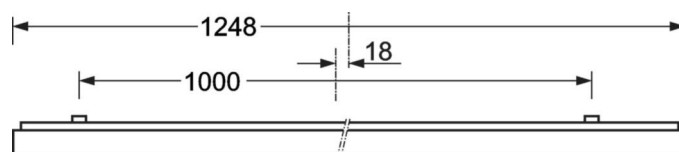

Surface-mounted luminaire - Micro-prismatic diffuser - direct distribution

Steel sheet enclosure, powder-coated rectangular cross-section, integrated Quicklock quick-mount bracket system with catch hook and safety rope for simple and quick mounting; Housing colour silver grey/white aluminium RAL 9006; Micro prism pane in "multilayer" technology, Light distribution direct distribution by means of Micro-prismatic diffuser of PMMA, Homogeneous light distribution; glare reduction through micro prism pane with special "multilayer" technology and optimised light deflecting foil. Suitable for VDU workstations, $65^\circ < 3000 \text{ cd/m}^2$ omnidirectional glare reduction in accordance with current DIN-EN 12464-1 standard, UGR (4H/8H) 18.9. Easy installation of the connection, directly on the top of the luminaire with a terminal cover cap; the ETM levels can easily be adjusted from the upper side of the luminaire. Electrical connection via 3-pole connection terminal with plug-in contacts.. If required, an AVA-MH universal mounting aid is available as an accessory. Surface-mounted luminaire for ceiling installation;

MECHANICS

Housing colour	silver grey/white aluminium RAL 9006
Dimensions (LxWxH/DxH)	1248mm x 239mm x 62mm
Weight (net)	5kg
Cable entry KE (X/Y)	0mm/0mm
Type of installation	Ceiling-mounted single installation, Ceiling-mounted trunking installation

Dimensions

L	1248 mm	Length
B	239 mm	Width
H	62 mm	Height
A1	1000 mm	Mounting distance single mounting
A3	248 mm	Mounting distance between luminaires in a light run arrangement
A4	125 mm	Mounting distance (width)
X	0 mm	Distance cable infeed to the center of the luminaire on the X-axis
Y	0 mm	Distance cable infeed to the center of the luminaire on the Y-axis